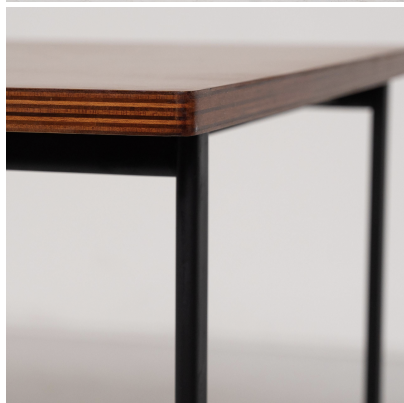

**MID-CENTURY WOODEN DESK BY
JULES WABBES, BELGIUM, 1960S**

Mid-Century Wooden Desk by Jules Wabbes,
Belgium, 1960s

Categories: [Furniture](#), [Tables/Desks](#)

GALLERY IMAGES

LIVING IN STYLE

GALLERY

Gallery Tel: + 44 (0) 20 8076 5055