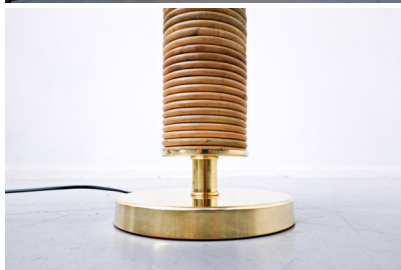

**PAIR OF MODERN ITALIAN BRASS
AND BAMBOO TABLE LAMPS**

*A pair of contemporary modern Italian brass
and bamboo table lamps.*

Categories: [Lighting](#), [Modern Collection](#),
[Modern collection - Lighting](#), [Table Lamp](#)

GALLERY IMAGES

ADDITIONAL INFORMATION

Dimensions

44 × 44 × 74 cm

Color

Gold, Light Brown

Material

Bamboo, Brass