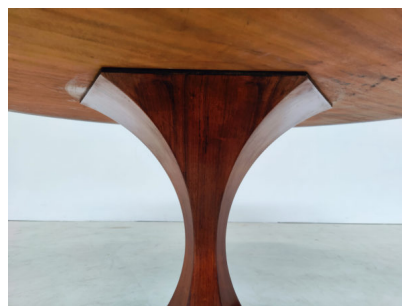

**ITALIAN MID CENTURY WOODEN
DINING TABLE BY CARLO DE CARLI**

*A mid-century modern wooden tulip dining
table by Carlo de Carli.*

Made in Italy in the 1960's.

Categories: [Furniture](#), [Tables/Desks](#)

GALLERY IMAGES

ADDITIONAL INFORMATION

Dimensions	129 × 129 × 77 cm
Color	Brown
Material	Wood