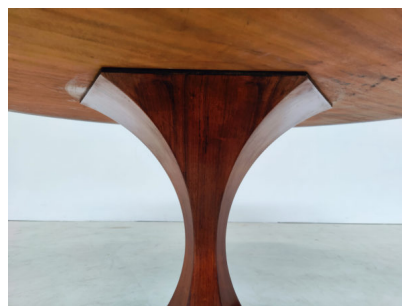

## ITALIAN MID CENTURY WOODEN DINING TABLE BY CARLO DE CARLI

*A mid-century modern wooden tulip dining  
table by Carlo de Carli.*

*Made in Italy in the 1960's.*

---

Categories: [Furniture](#), [Tables/Desks](#)

## ADDITIONAL INFORMATION

<b>Dimensions</b>	129 × 129 × 77 cm
<b>Color</b>	Brown
<b>Material</b>	Wood