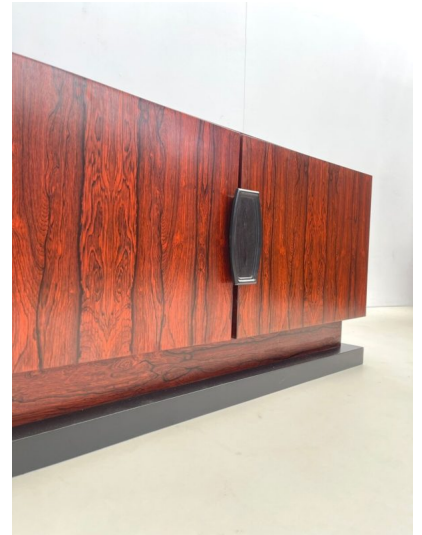

MID-CENTURY ITALIAN WOODEN DRESSER

A mid-century dresser in rosewood.

Made in Italy in the 1960's.

Categories: [Chest of Drawers](#), [Furniture](#),
[Sideboards](#)

GALLERY IMAGES

LIVING IN STYLE

GALLERY

Gallery Tel: + 44 (0) 20 8076 5055

Mobile Tel: + 44 (0) 7968 752 760

Email: info@livinginstylegallery.com

Site: livinginstylegallery.com

ADDITIONAL INFORMATION

Dimensions	38 × 120 × 60 cm
Color	Bronze
Material	Wood