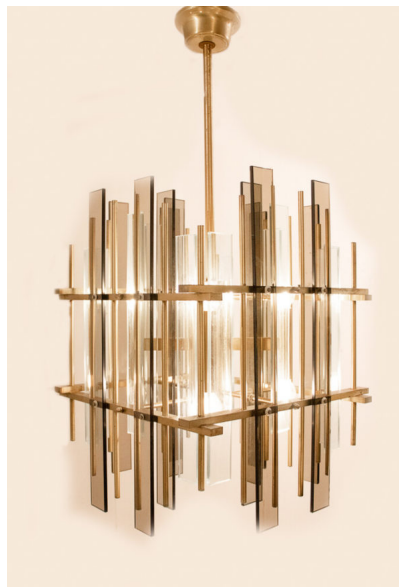

MID CENTURY MODERN GLASS SUSPENSION LIGHT BY SCIOLARI

*A mid-century modern glass suspension light
by Sciolari.*

Made in Italy in the 1960's.

Categories: [Ceiling Lamp](#), [Lighting](#)

GALLERY IMAGES

LIVING IN STYLE

GALLERY

Gallery Tel: + 44 (0) 20 8076 5055

Mobile Tel: + 44 (0) 7968 752 760

Email: info@livinginstylegallery.com

Site: livinginstylegallery.com

ADDITIONAL INFORMATION

Dimensions	48 × 48 × 100 cm
Color	Gold
Material	Glass, Metal