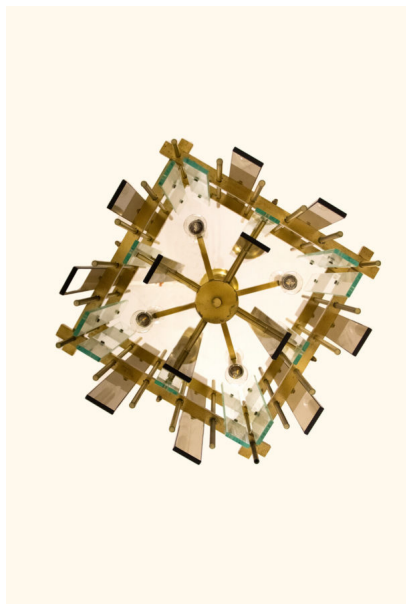

MID CENTURY MODERN GLASS SUSPENSION LIGHT BY SCIOLARI

*A mid-century modern glass suspension light
by Sciolari.*

Made in Italy in the 1960's.

Categories: [Ceiling Lamp](#), [Lighting](#)

GALLERY IMAGES

LIVING IN STYLE

GALLERY

Gallery Tel: + 44 (0) 20 8076 5055

Mobile Tel: + 44 (0) 7968 752 760

Email: info@livinginstylegallery.com

Site: livinginstylegallery.com

ADDITIONAL INFORMATION

Dimensions	48 × 48 × 100 cm
Color	Gold
Material	Glass, Metal