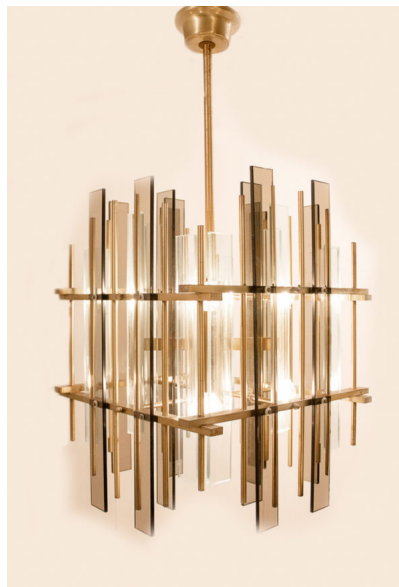

## MID CENTURY MODERN GLASS SUSPENSION LIGHT BY SCIOLARI

*A mid-century modern glass suspension light  
by Sciolari.*

*Made in Italy in the 1960's.*

Categories: [Ceiling Lamp](#), [Lighting](#)

### GALLERY IMAGES

## ADDITIONAL INFORMATION

<b>Dimensions</b>	48 × 48 × 100 cm
<b>Color</b>	Gold
<b>Material</b>	Glass, Metal