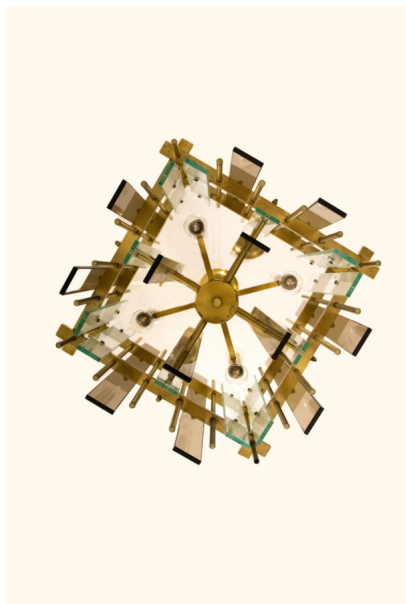

## MID CENTURY MODERN GLASS SUSPENSION LIGHT BY SCIOLARI

*A mid-century modern glass suspension light  
by Sciolari.*

*Made in Italy in the 1960's.*

Categories: [Ceiling Lamp](#), [Lighting](#)

## ADDITIONAL INFORMATION

<b>Dimensions</b>	48 × 48 × 100 cm
<b>Color</b>	Gold
<b>Material</b>	Glass, Metal