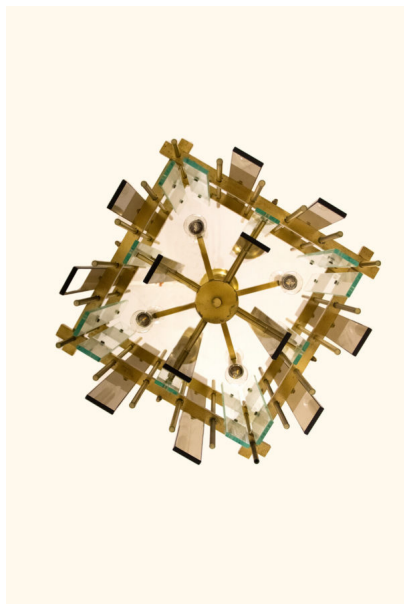

## MID CENTURY MODERN GLASS SUSPENSION LIGHT BY SCIOLARI

*A mid-century modern glass suspension light  
by Sciolari.*

*Made in Italy in the 1960's.*

---

Categories: [Ceiling Lamp](#), [Lighting](#)

### GALLERY IMAGES

# LIVING IN STYLE

---

GALLERY

**Gallery Tel:** + 44 (0) 20 8076 5055

**Mobile Tel:** + 44 (0) 7968 752 760

**Email:** [info@livinginstylegallery.com](mailto:info@livinginstylegallery.com)

**Site:** [livinginstylegallery.com](http://livinginstylegallery.com)

## ADDITIONAL INFORMATION

<b>Dimensions</b>	48 × 48 × 100 cm
<b>Color</b>	Gold
<b>Material</b>	Glass, Metal