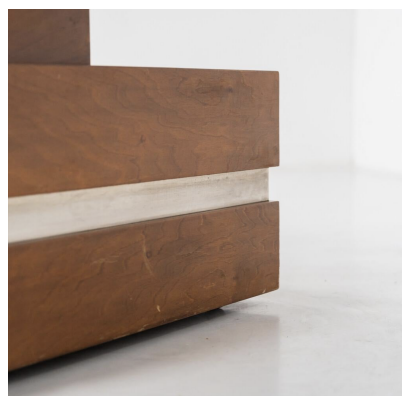

**MID-CENTURY MODERN ITALIAN
PLANTER, WALNUT AND CHROME,
1970S**

Mid-Century Modern Italian Planter, Walnut
and Chrome, 1970s

Categories: [Furniture](#), [Other](#)

GALLERY IMAGES

LIVING IN STYLE

GALLERY

Gallery Tel: + 44 (0) 20 8076 5055