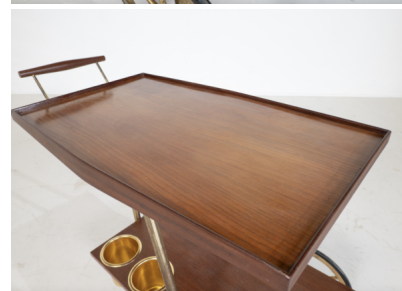

**MID-CENTURY MODERN TROLLEY,
ITALY, 1960S**

Mid-Century Modern Trolley, Italy, 1960s

Categories: [Furniture](#), [Other](#),
[Shelf/Bar/Trolleys](#)

GALLERY IMAGES

LIVING IN STYLE

GALLERY

Gallery Tel: + 44 (0) 20 8076 5055