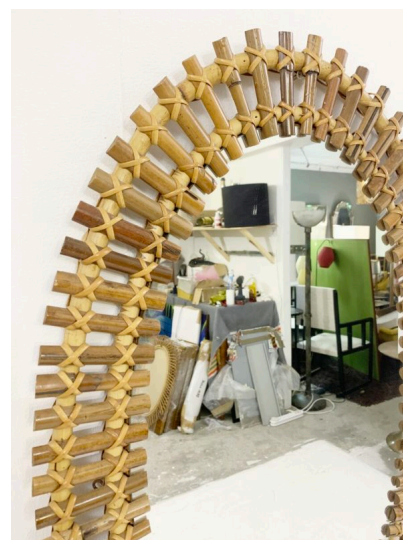

**MID CENTURY MODERN OVAL  
BAMBOO MIRROR**

*A mid-century modern bamboo oval mirror.*

*Made in Italy in the 1950's.*

---

Categories: [Mirrors](#)

**GALLERY IMAGES**

## ADDITIONAL INFORMATION

<b>Dimensions</b>	2 × 58 × 87 cm
<b>Color</b>	Light Brown
<b>Material</b>	Bamboo