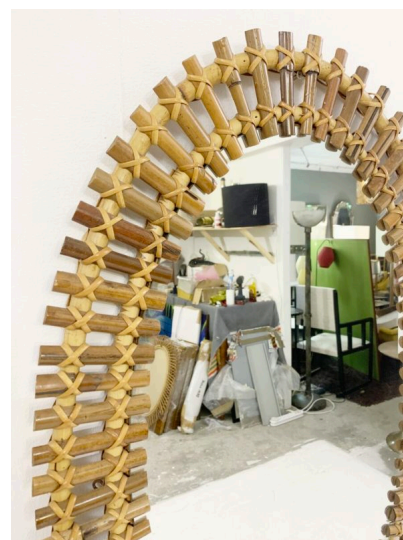

**MID CENTURY MODERN OVAL
BAMBOO MIRROR**

A mid-century modern bamboo oval mirror.

Made in Italy in the 1950's.

Categories: [Mirrors](#)

GALLERY IMAGES

LIVING IN STYLE

GALLERY

Gallery Tel: + 44 (0) 20 8076 5055

Mobile Tel: + 44 (0) 7968 752 760

Email: info@livinginstylegallery.com

Site: livinginstylegallery.com

ADDITIONAL INFORMATION

Dimensions	2 × 58 × 87 cm
Color	Light Brown
Material	Bamboo